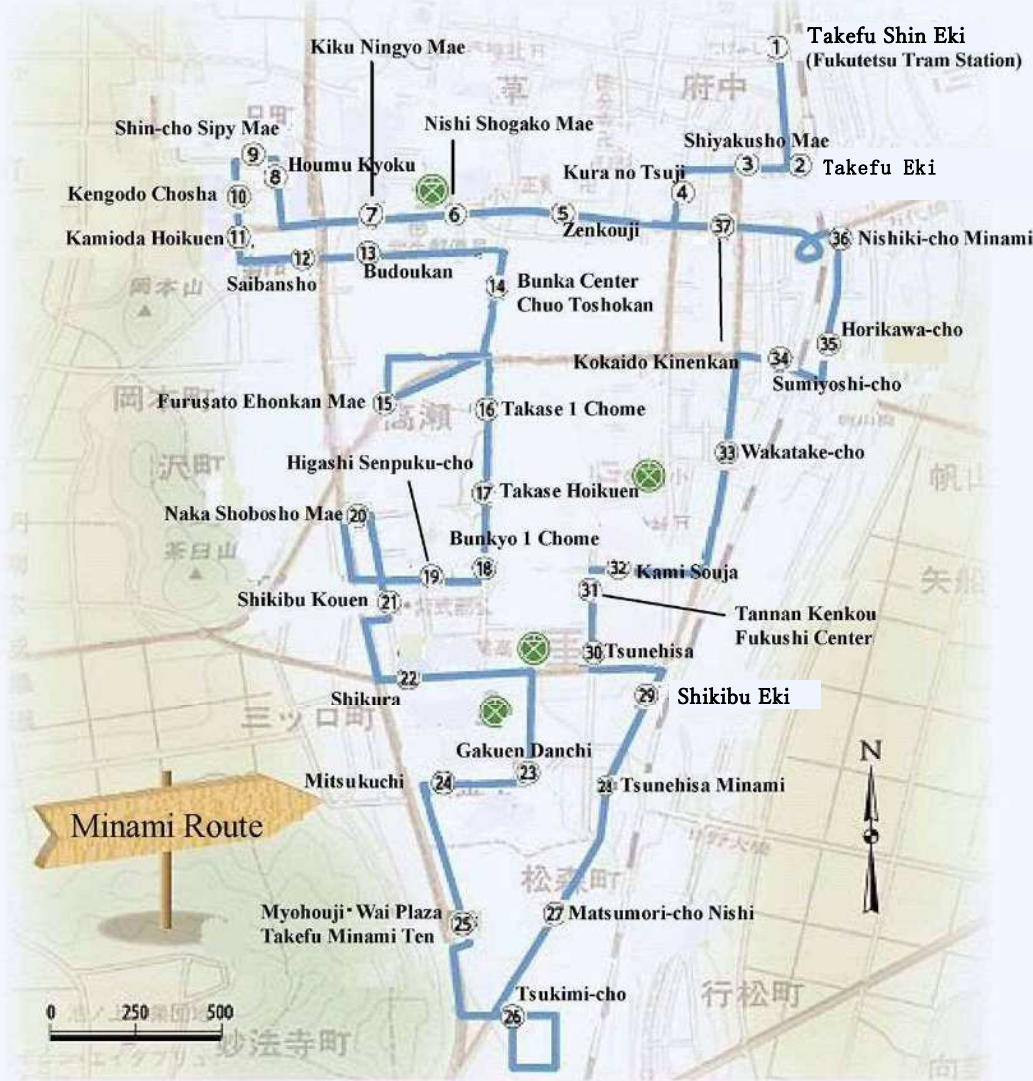

Bus stop

Fare 100yen

Under elementary school students Free

①	Takefu Shin Eki	7:37	↑10:02	10:19	↑12:13	12:23	↑15:16	15:26	↑18:04
②	Takefu Eki	7:38	↓10:00	10:20	12:11	↓12:24	15:14	↓15:27	18:02
③	Shiyakusho Mae	7:39	↑9:59	10:21	↑12:10	12:25	↑15:13	15:28	↑18:01
④	Soujya	7:40	↓9:58	10:22	12:09	↓12:26	15:12	↓15:29	18:00
⑤	Katsura-cho	7:41	↑9:57	10:23	↑12:08	12:27	↑15:		